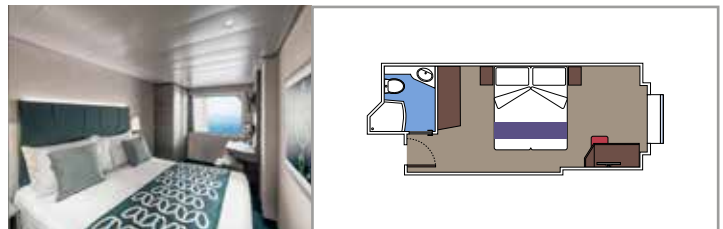

 ≈59   
  ≈23   
  9-12   
  4

- › Balcony with dining table and private whirlpool bath
- › Easy access to the MSC Yacht Club areas
- › Two-deck-high cabin

**Main level:**

- › Open living/dining room with sofa that converts to double bed
- › Bathroom with shower

### JUNIOR OCEAN VIEW WITH OBSTRUCTED VIEW

OO

 ≈12
  8
  2

The images are representative only. Size, layout and furniture may vary (within the same cabin category).

 Cabin size (m²)

 Balcony size (m²)

 Deck location