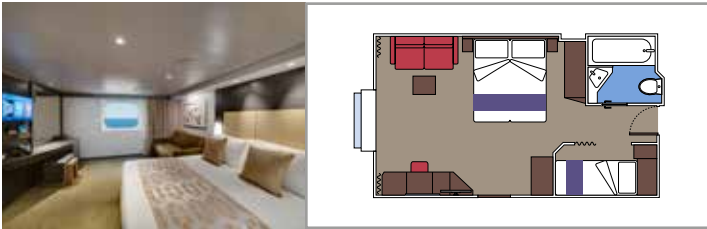

OCEAN VIEW

INCLUDED FACILITIES

- Window with sea view
- Relaxing armchair
- Comfortable double bed or single beds (on request)
- Bathroom with shower or bathtub, vanity area with hairdryers
- Interactive TV, telephone, safe, minibar and air conditioning
- Wifi connection available (for a fee)

PREMIUM OCEAN VIEW

OL2

≈25
9-11
6

› Medium deck location