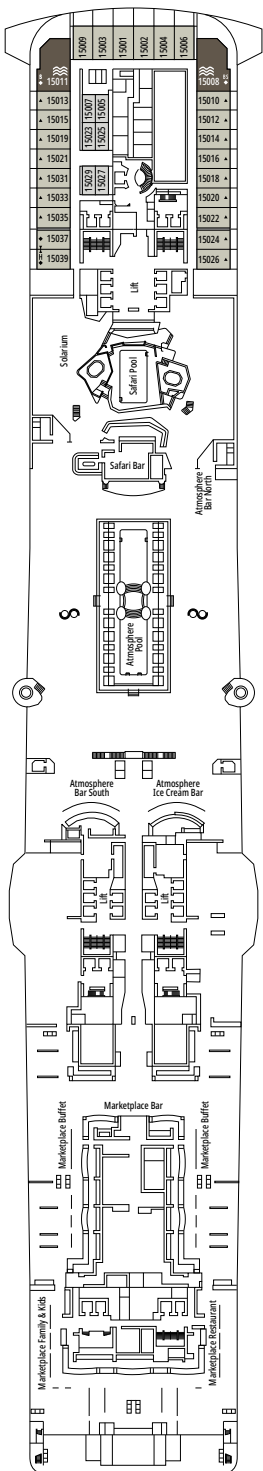

DECK 15
CÉZANNE