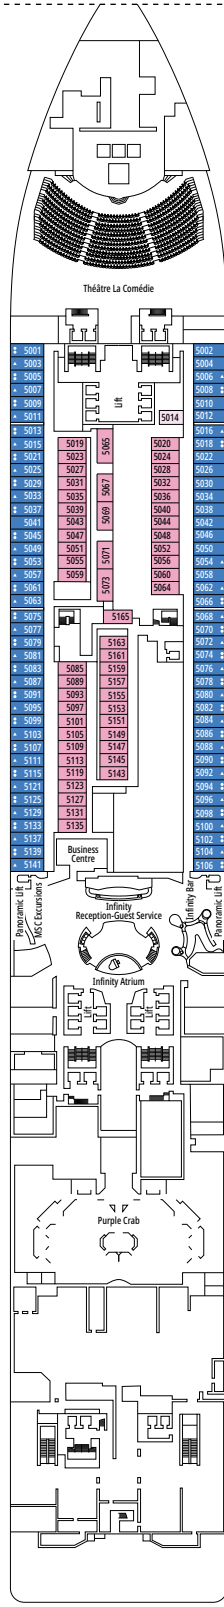

DECK 5
CARAVAGGIO