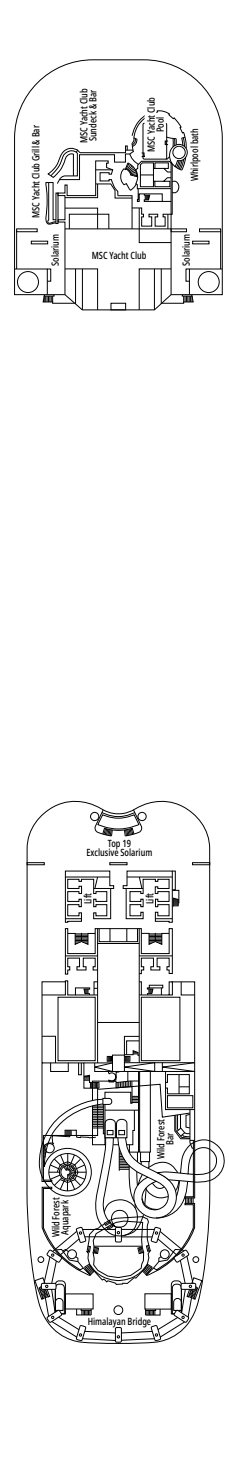

DECK 19
DEGÁS