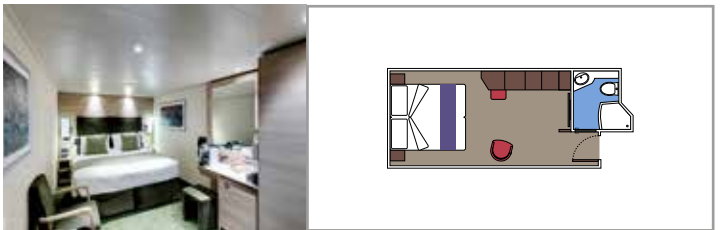

**Second level:**

- › Master bedroom with double bed which can be converted into two single beds (on request)
- › Two walk-in wardrobes
- › Bathroom with bathtub

**MSC YACHT CLUB DELUXE SUITE** YC1

 ≈29   
  ≈5   
  14-18   
  4

- › Sitting area with sofa
- › Spacious wardrobe

**MSC YACHT CLUB INTERIOR SUITE** YIN

 ≈17   
  14-16   
  2

- › Spacious wardrobe

The images are representative only. Size, layout and furniture may vary (within the same cabin category).