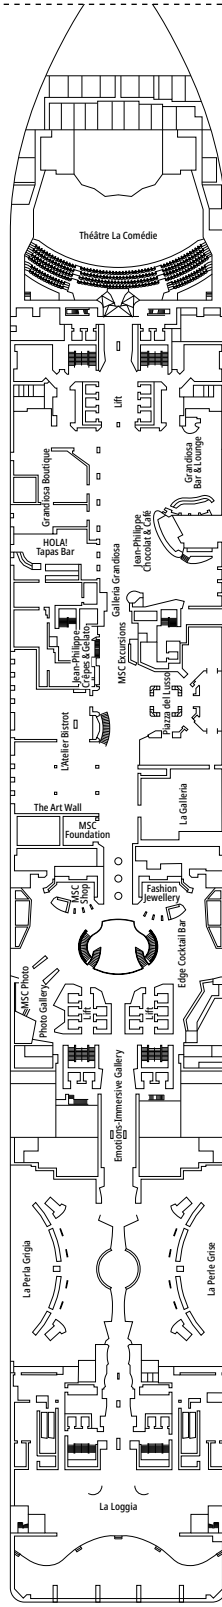

DECK 6
LEONARDO DA VINCI