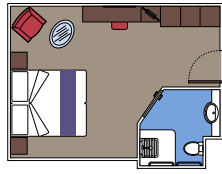

INTERIOR

Available in:

- › **Deluxe Interior (IR2)**
  cabin size ≈22m²; medium deck location (deck 11-14)
- › **Deluxe Interior (IR1)**
  cabin size ≈22m²; low deck location (deck 8-10)

The images are representative only. Size, layout and furniture may vary (within the same cabin category).

FACILITIES FOR GUESTS WITH DISABILITIES OR REDUCED MOBILITY

Cabin door width	85,5 cm
Cabin clearance	82,1 cm
Bathroom door width	90 cm
Size of cabin (floor space)	from ≈ 22 to ≈ 28 m²
Size of bathroom	3,1 m²
Is there a fold-down seat in the shower?	Yes
Height of seat from the floor	44 cm
Does the WC seat have grab rails?	Yes
Are wheelchairs available on board?	In limited numbers*
Are all decks/public areas accessible?	Yes
Are all lifeboats wheelchair-accessible?	No**
Do the lifts have deck indicators?	Visual, Audio & Braille
Can severely visually impaired/blind guests be catered for on the cruise?	Only with full-time carer

* Only for embarkation, disembarkation and emergencies.

** In the event of an emergency, dedicated personnel will help guests with disabilities or reduced mobility to board lifeboats.