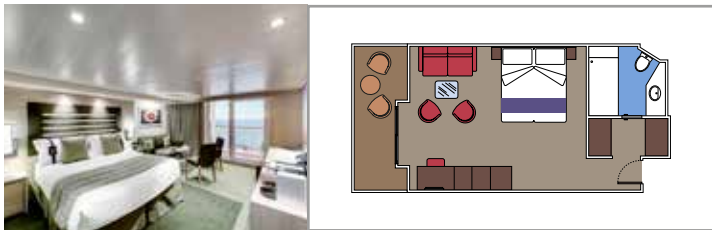

MSC YACHT CLUB DELUXE SUITE YC1

≈29
≈5
14-18
4

- › Sitting area with sofa
- › Spacious wardrobe