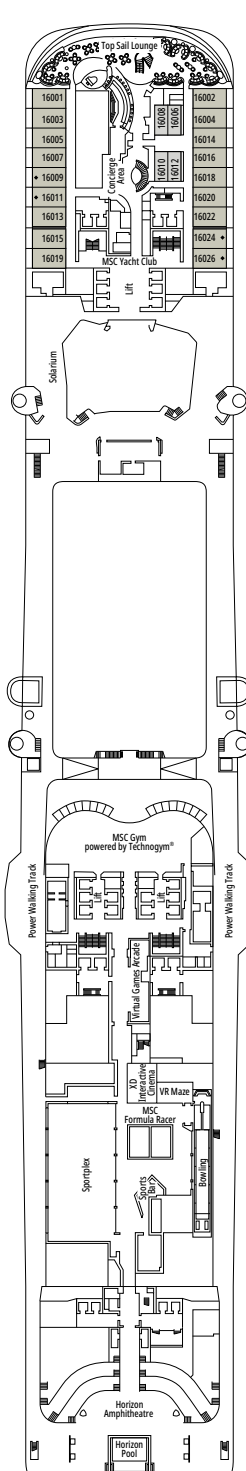

DECK 16
VELÁZQUEZ