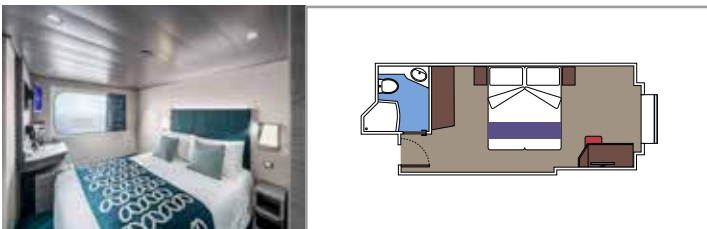

JUNIOR OCEAN VIEW

OM2

≈12
8
2

› Medium deck location