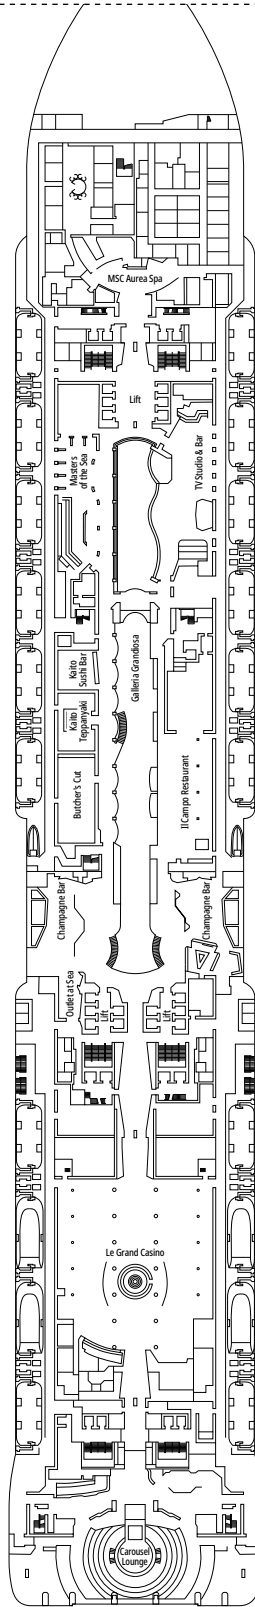

DECK 7
MICHELANGELO