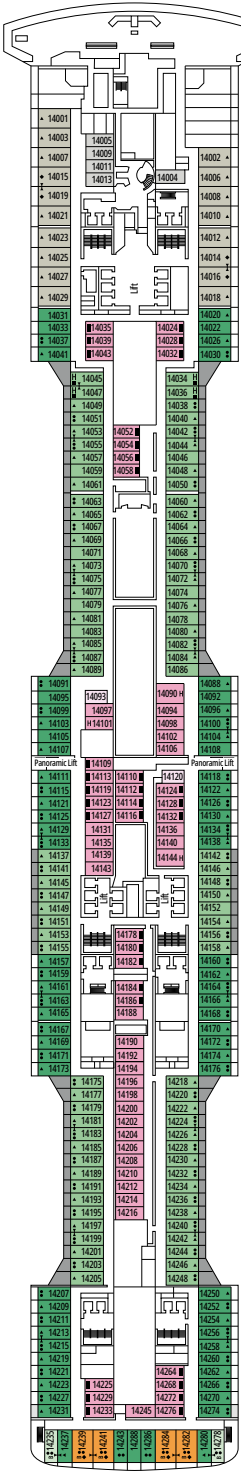

DECK 14
MAGRITTE