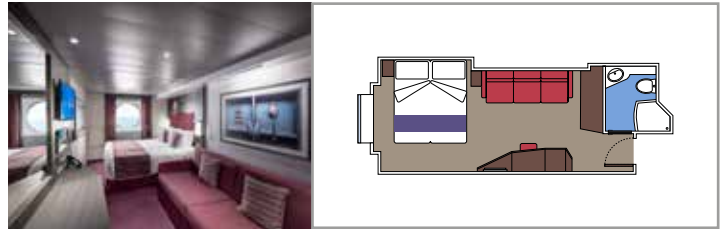

DELUXE OCEAN VIEW

OR1

≈16
5
4

› Low deck location