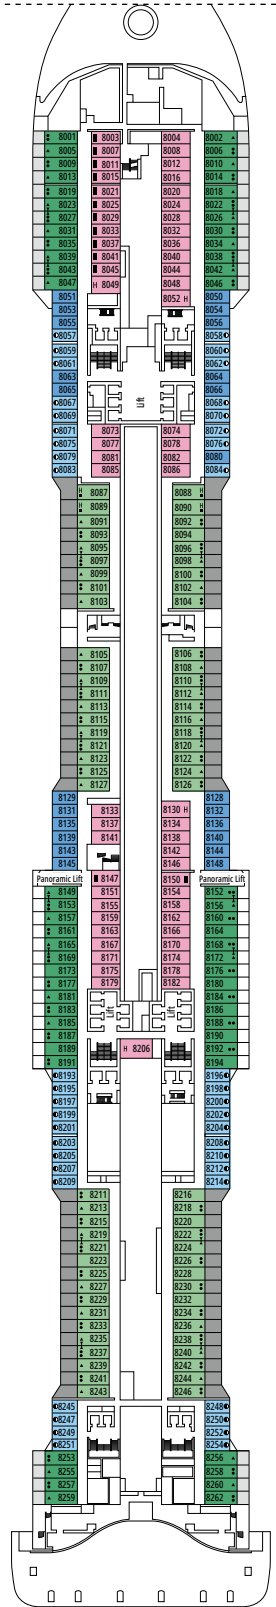

DECK 8
MONET