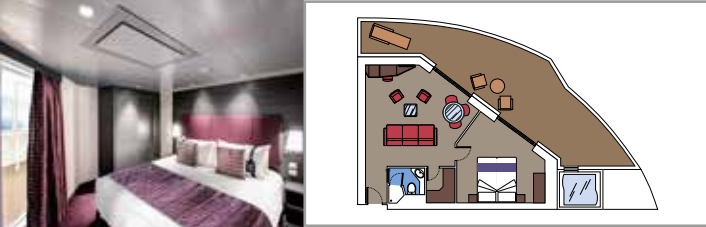

SUITE AUREA

INCLUDED FACILITIES

- Some Suites have balcony with private whirlpool
- Spacious wardrobe
- Sitting area with double sofa bed
- Comfortable double bed or single beds (on request)
- Bathroom with shower or bathtub, vanity area with hairdryer
- Interactive TV, telephone, safe, minibar and air conditioning
- Wifi connection available (for a fee)

GRAND SUITE AUREA WITH TERRACE AND WHIRLPOOL

SXJ

≈39
≈36
12
4

- > Large balcony with private whirlpool bath
- > Sitting area with double sofa bed
- > Walk-in wardrobe