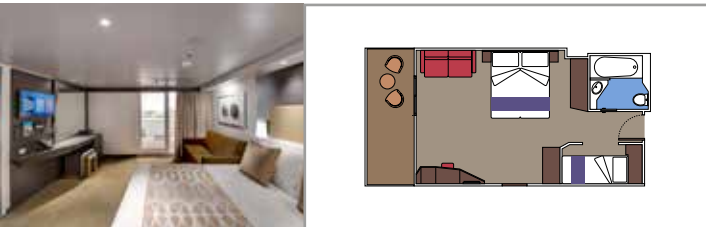

## INCLUDED FACILITIES

- Some Suites have balcony with private whirlpool
- Spacious wardrobe
- Sitting area with double sofa bed
- Comfortable double bed or single beds (on request)
- Bathroom with shower or bathtub, vanity area with hairdryer
- Interactive TV, telephone, safe, minibar and air conditioning
- Wifi connection available (for a fee)

### GRAND SUITE AUREA WITH TERRACE AND WHIRLPOOL

SXJ

 ≈39
  ≈36
  12
  4

- > Large balcony with private whirlpool bath
- > Sitting area with double sofa bed
- > Walk-in wardrobe

### PREMIUM SUITE AUREA WITH TERRACE AND WHIRLPOOL

SLJ

 ≈27
  ≈26-30
  9-13
  4

- > Balcony with private whirlpool bath
- > Sitting area with double sofa bed
- > Spacious wardrobe

### PREMIUM SUITE AUREA

SL1

 ≈25
  ≈3-14
  9-14
  6

- > Spacious wardrobe

The images are representative only. Size, layout and furniture may vary (within the same cabin category).

Cabin size (m<sup>2</sup>)