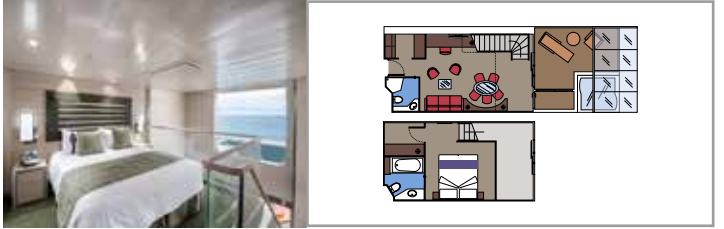

MSC YACHT CLUB DUPLEX SUITE WITH WHIRLPOOL YJD

≈59
≈23
9-12
4

- › Balcony with dining table and private whirlpool bath
- › Easy access to the MSC Yacht Club areas
- › Two-deck-high cabin

Main level:

- › Open living/dining room with sofa that converts to double bed
- › Bathroom with shower

Second level:

- › Master bedroom with double bed which can be converted into two single beds (on request)
- › Two walk-in wardrobes
- › Bathroom with bathtub